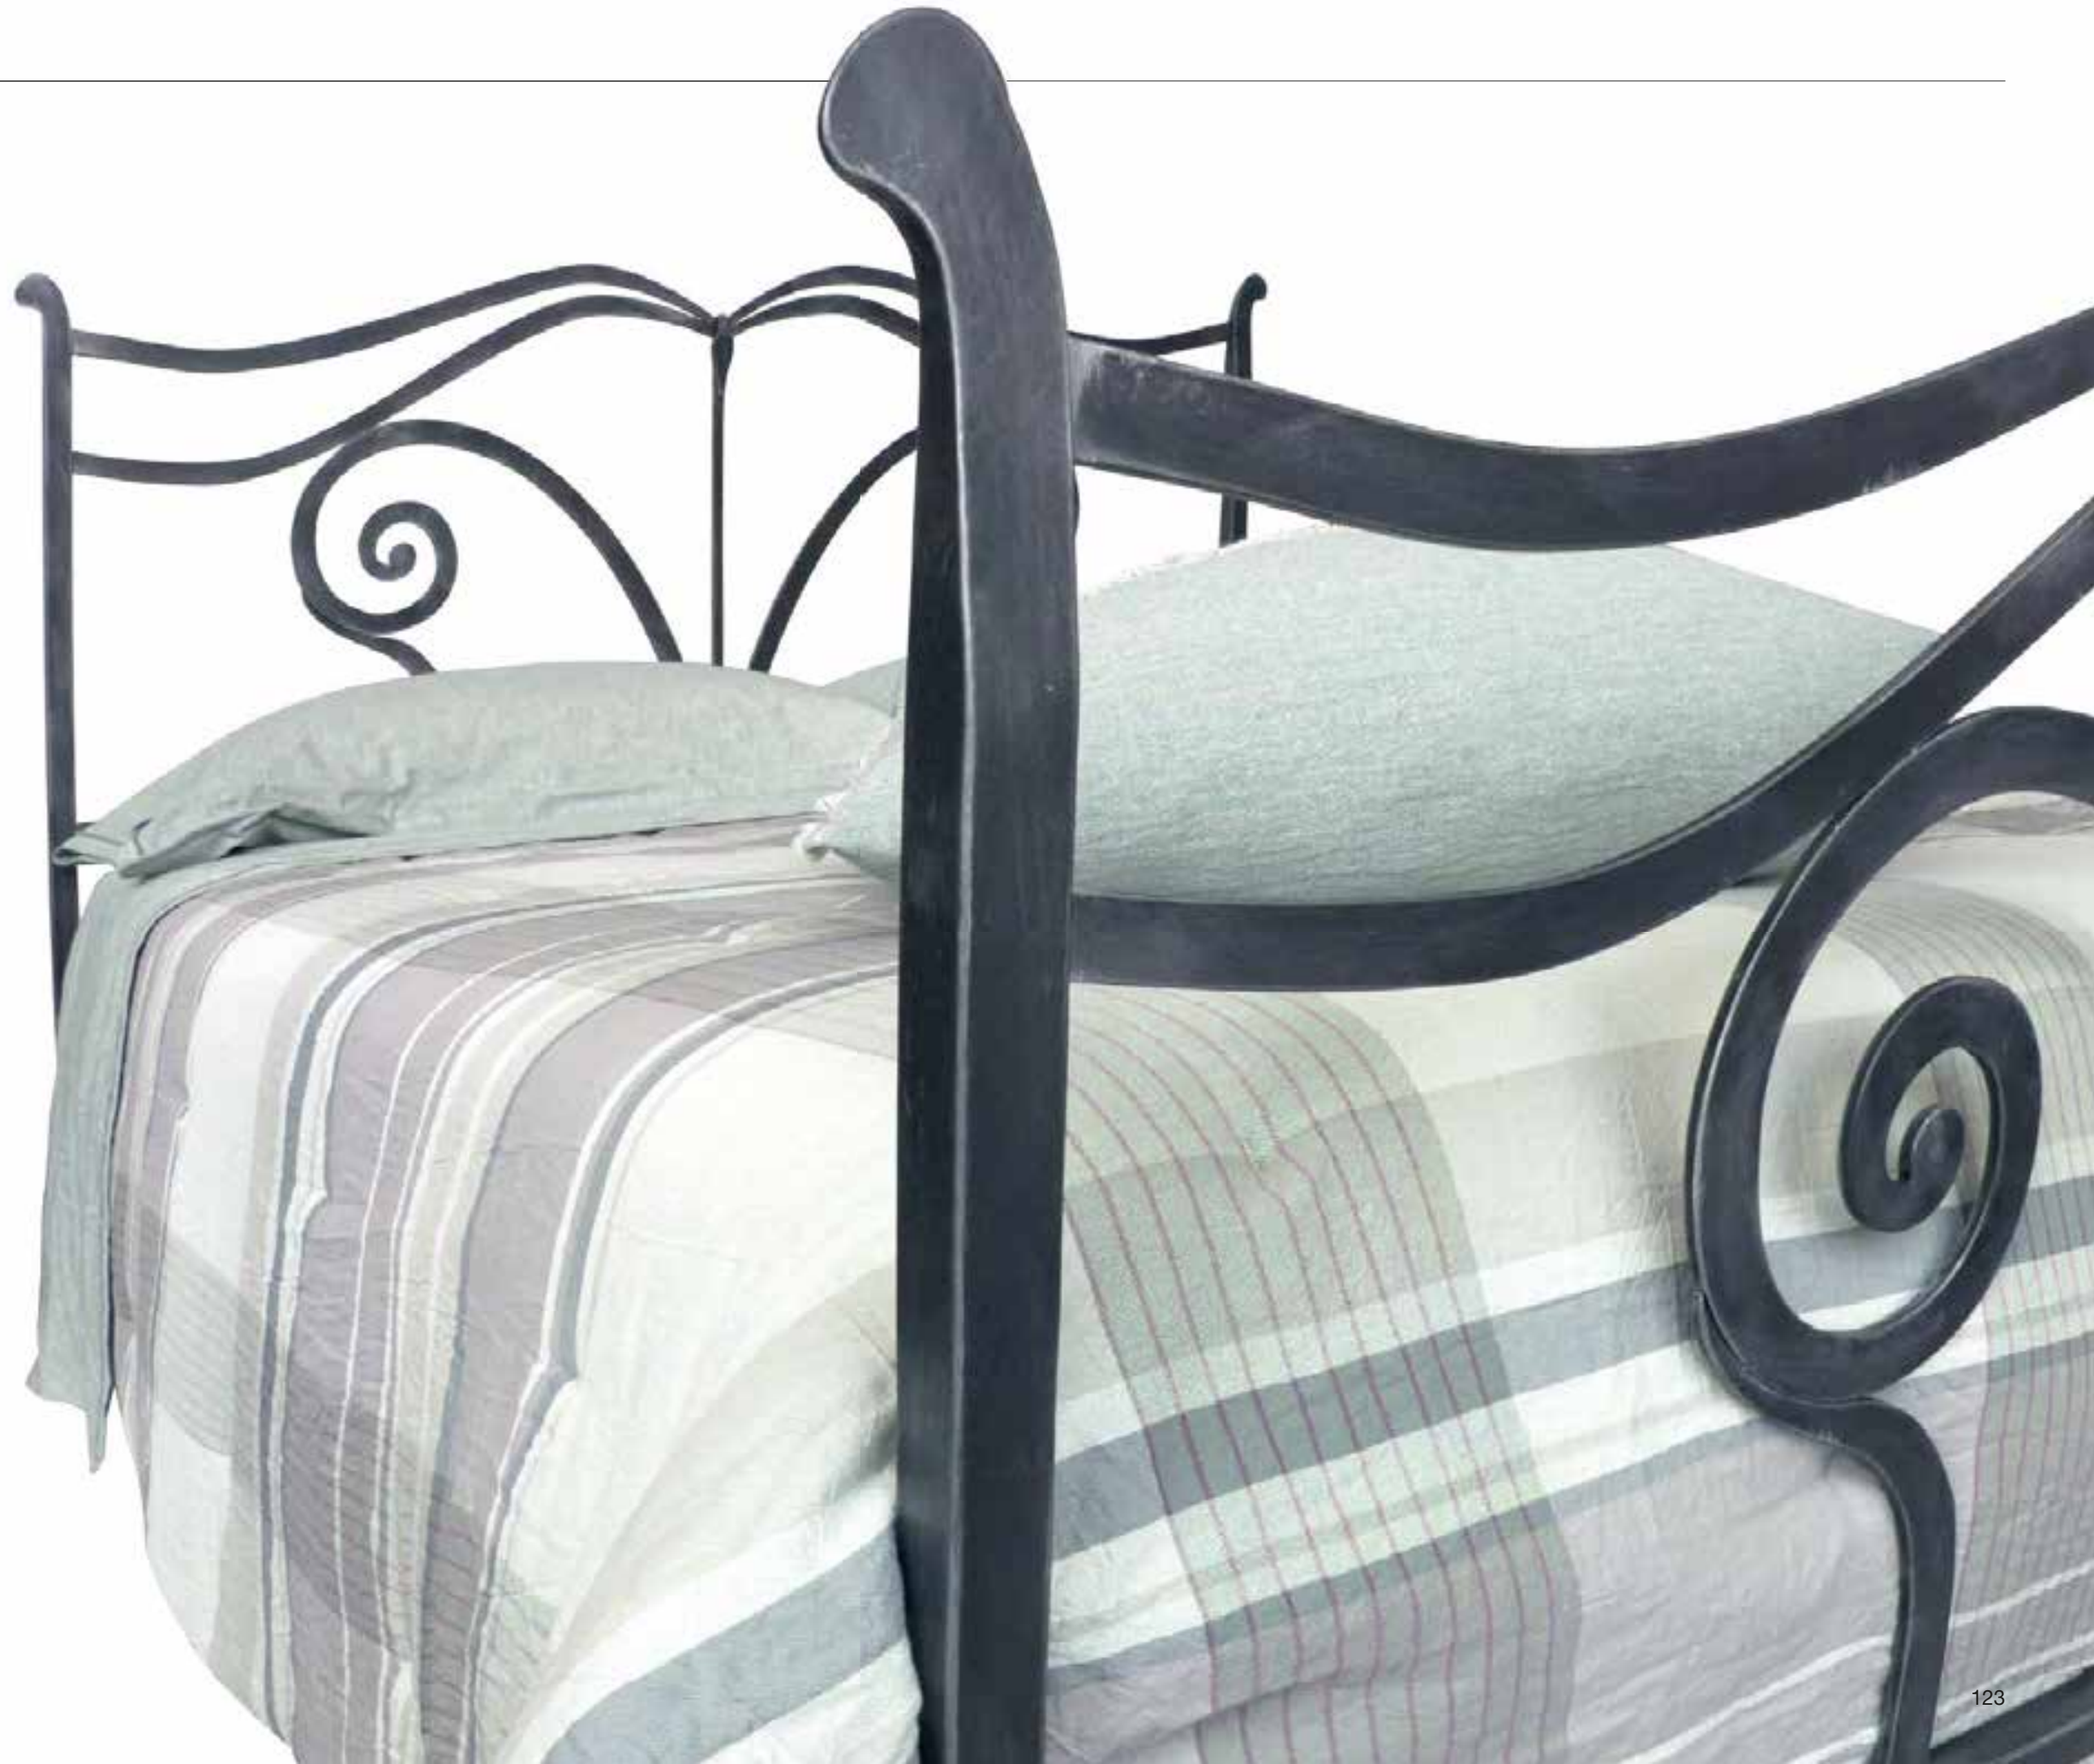

Gemma

Gemma è un omaggio al fascino senza tempo del ferro battuto. Le linee curve e i dettagli scolpiti a mano raccontano una tradizione artigianale che vive ancora oggi. Perfetto per ambienti dallo stile classico o country chic, dona carattere e poesia alla zona notte.

Gemma is a tribute to the timeless charm of wrought iron. Its flowing lines and hand-crafted details reflect an artisanal tradition that still inspires. Perfect for classic or country-chic interiors, it adds character and a touch of poetry to the bedroom.